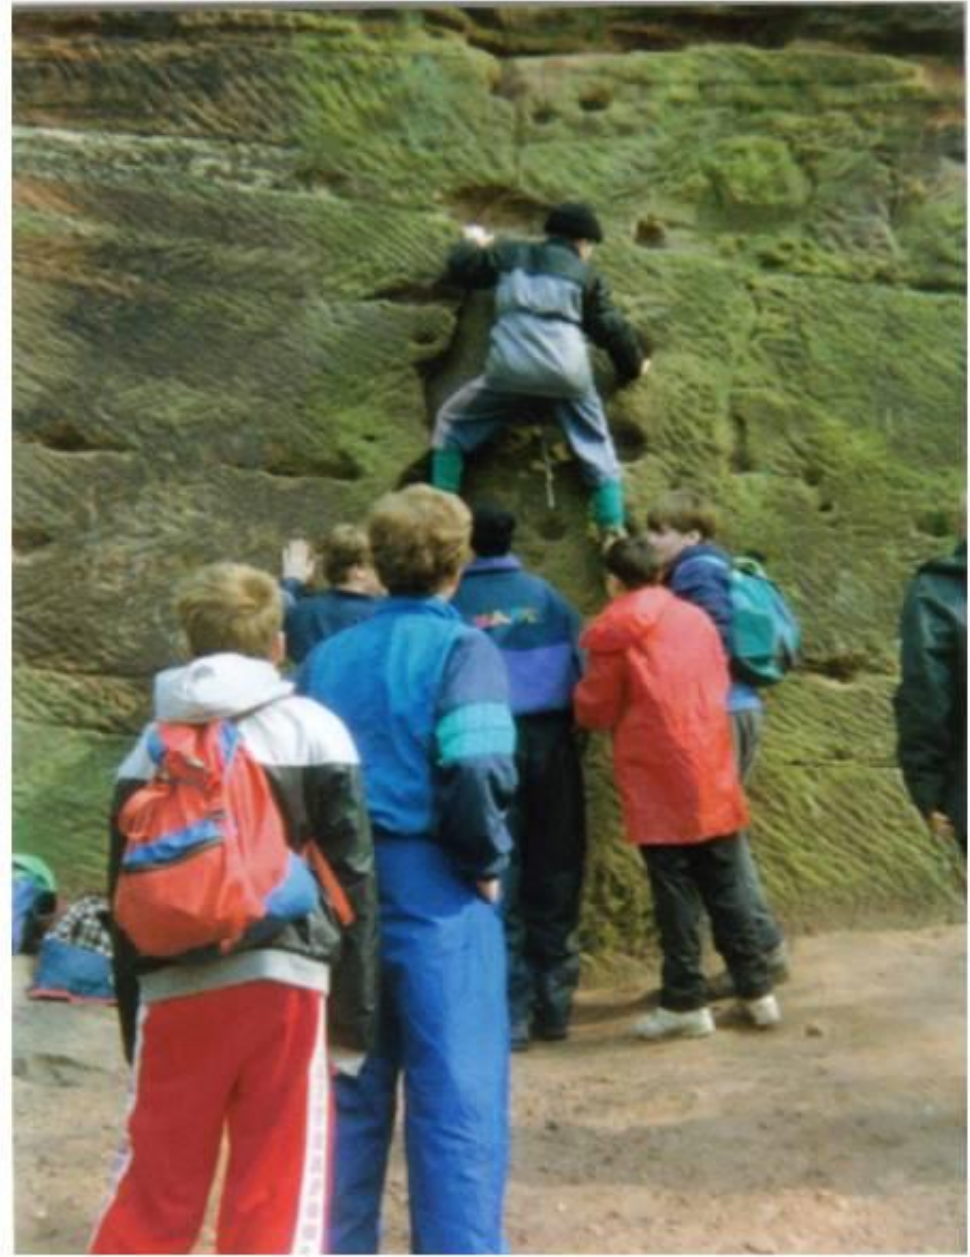

Scout Hike From Delamere To Frodsham And Return - March 1993

On Sandstone Trail Near Queen Charlotte Wood

Scout Hike From Delamere To Frodsham And Return - March 1993

Lunch On Frodsham Hill

Scout Hike From Delamere To Frodsham And Return - March 1993

Lunch On Frodsham Hill

Scout Hike From Delamere To Frodsham And Return - March 1993

Climbing In Dunsdale Hollow

Scout Hike From Delamere To Frodsham And Return - March 1993

Jacob's Ladder